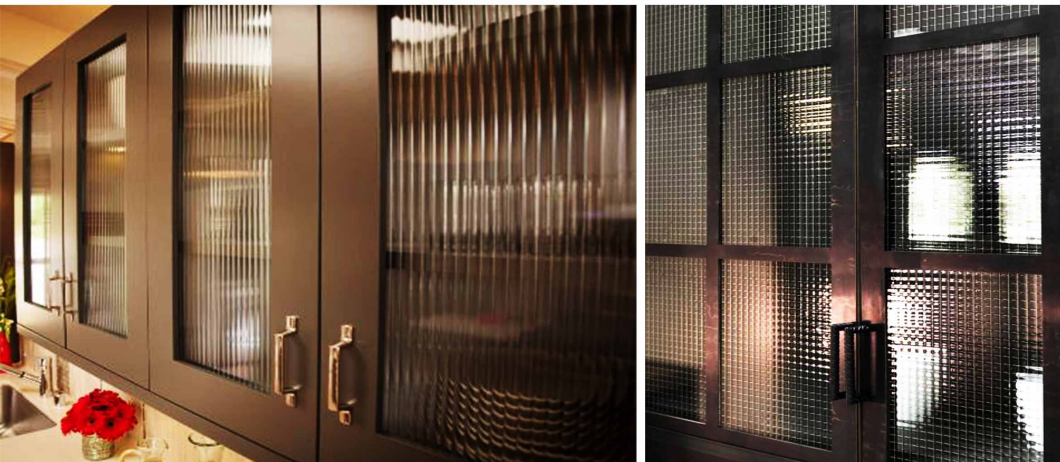

Patterned Glass comes in 4mm thickness, and can be toughened, laminated and polished. For some designs larger thicknesses are available