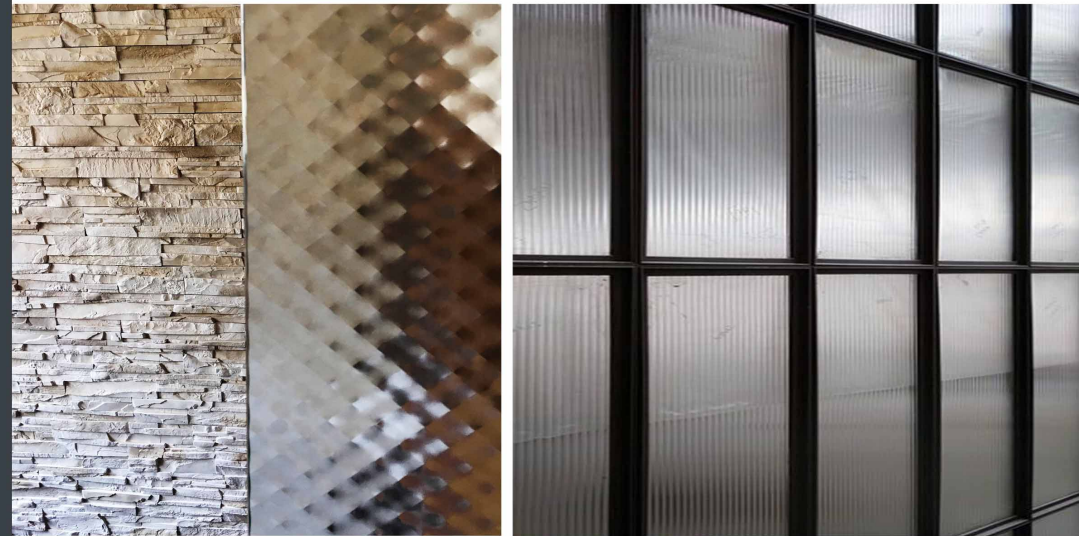

SUPPLIED BY

INTERIOR FINISHES

PATTERN GLASS

PATTERNED GLASS

Perfect for use in Crittall style steel windows and doors - bespoke joinery and cabinets - internal partitions - privacy screens & more.

Cross Reeded * Diamond * Ribbed * Traditional * Wire Mesh

WIDE RANGE OF PATTERNED GLASS SUPPLIED

Patterned Glass comes in 4mm thickness, and can be toughened, laminated and polished. For some designs larger thicknesses are available

PG- 01 (Reeded)

PG-03 (Thin Reeded)